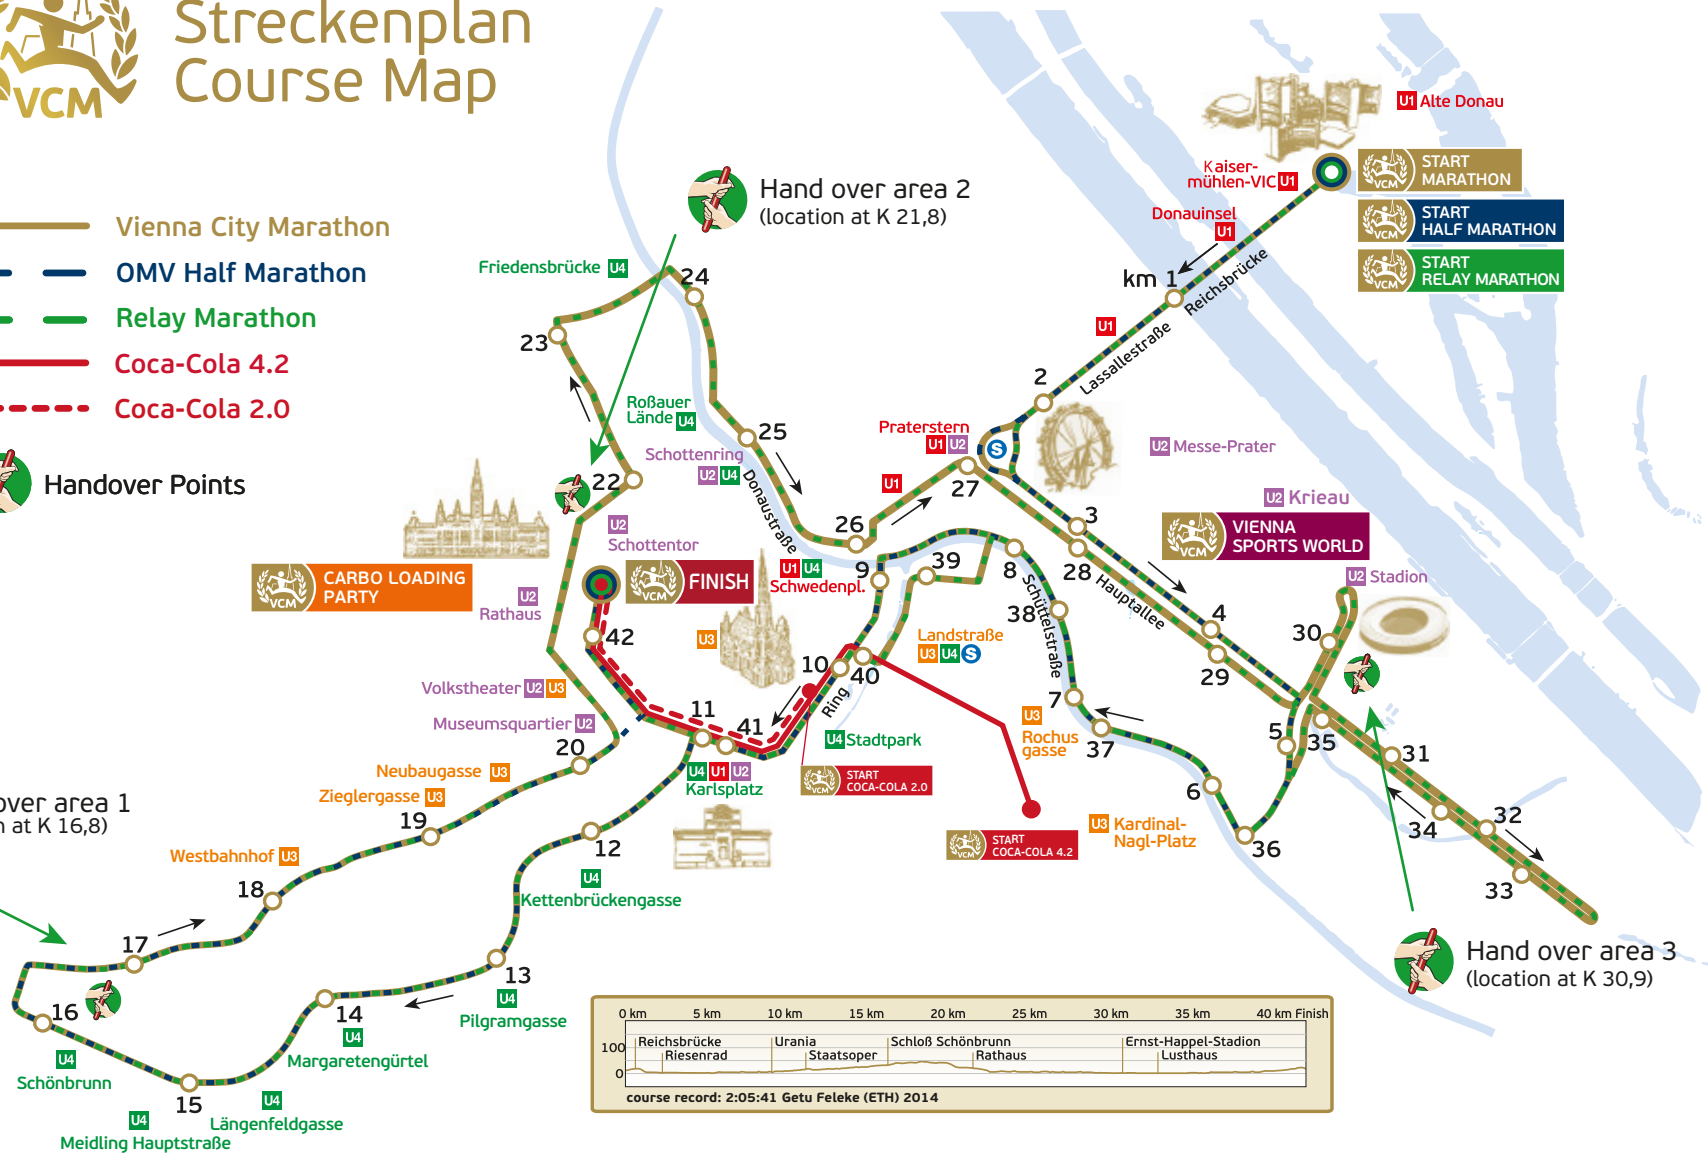

Streckenplan Course Map

- Vienna City Marathon
- OMV Half Marathon
- Relay Marathon
- Coca-Cola 4.2
- - - Coca-Cola 2.0

Hand over area 1
(location at K 16,8)

Hand over area 2
(location at K 21,8)

Hand over area 3
(location at K 30,9)

CARBO LOADING PARTY

FINISH

VIENNA SPORTS WORLD