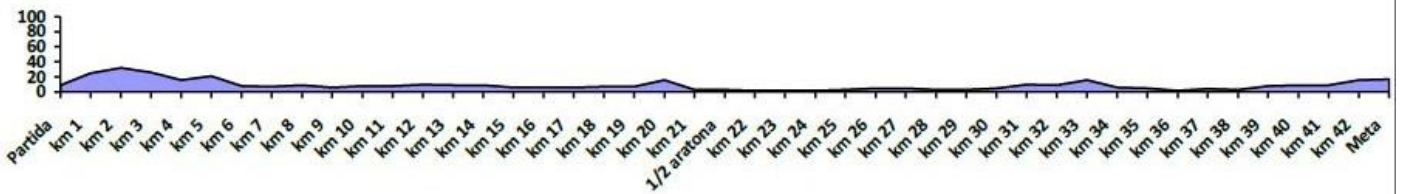

MARATONA DO PORTO EDP - 42 KM

APO FAMILY RACE - 12 KM