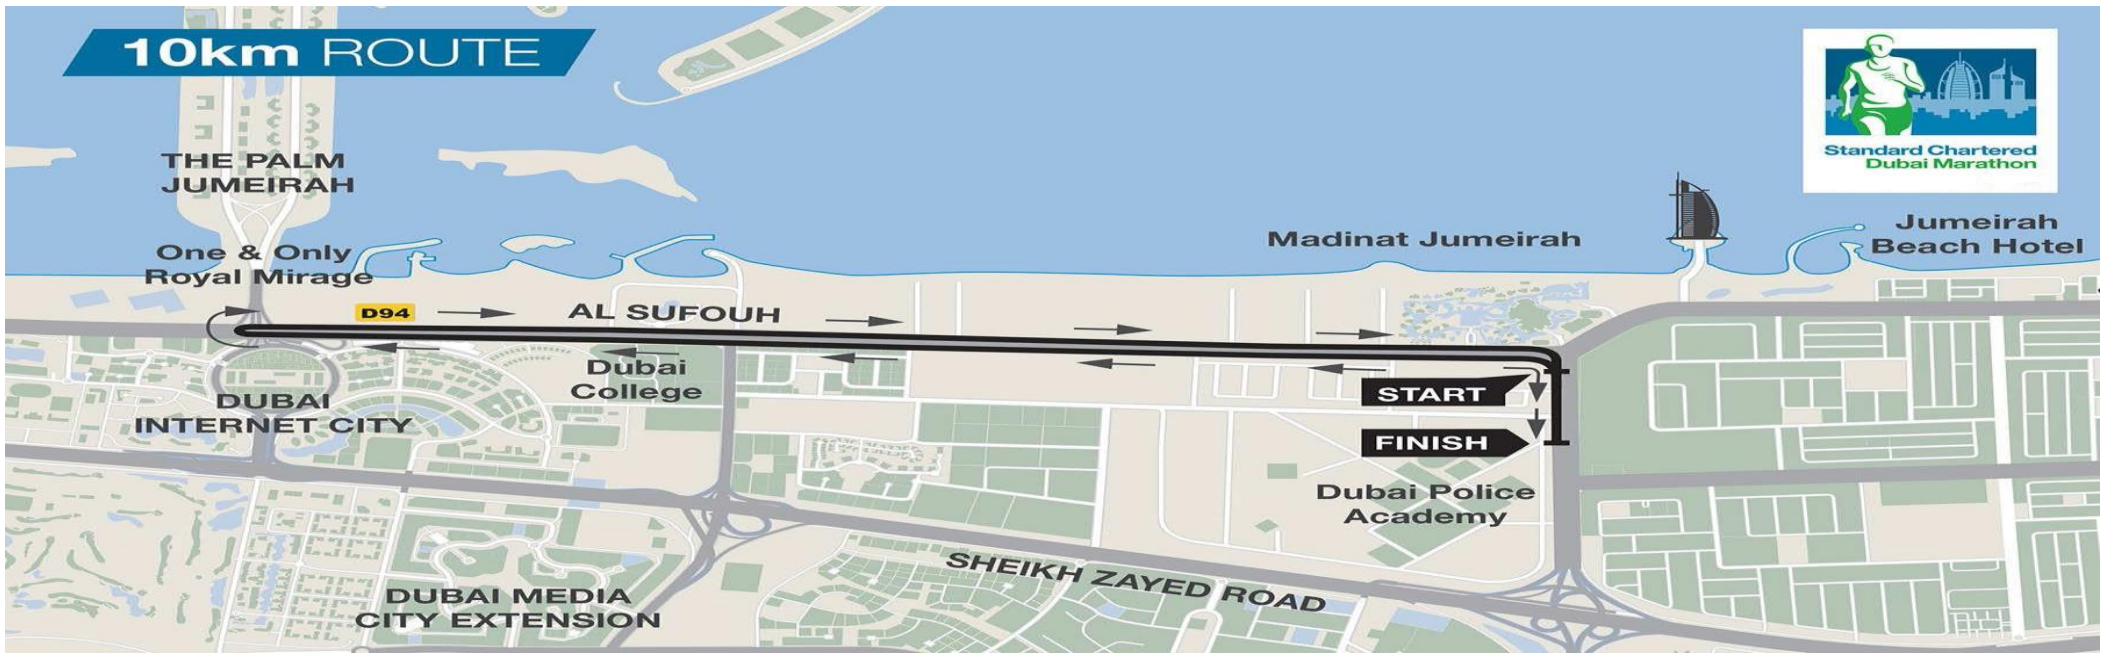

42.195km MARATHON ROUTE

10km ROUTE

4km ROUTE

SITE MAP START & FINISH