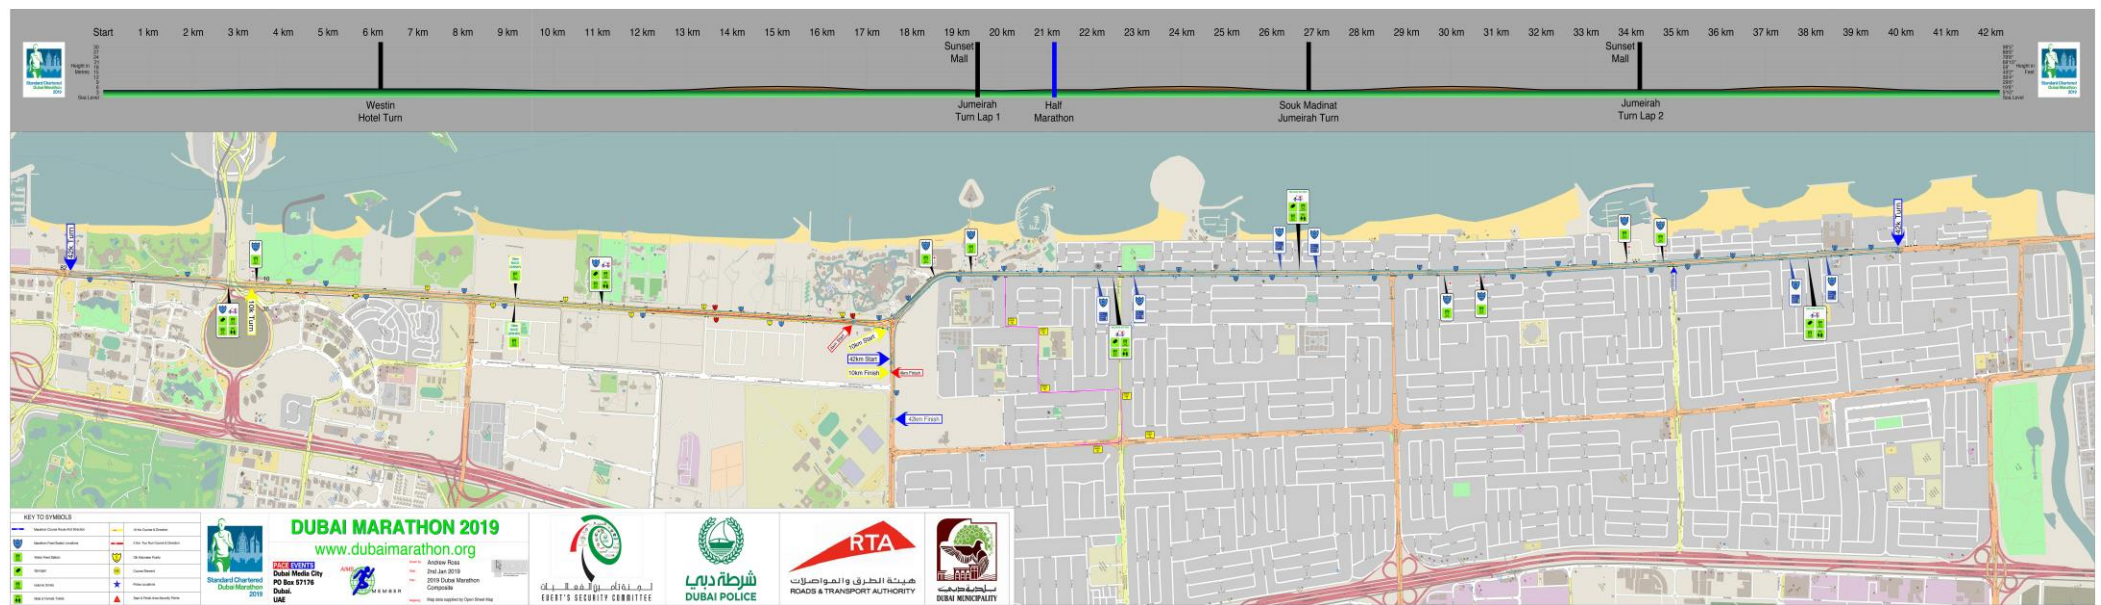

42.195km MARATHON ROUTE

10km ROUTE

4km ROUTE

SITE MAP START & FINISH