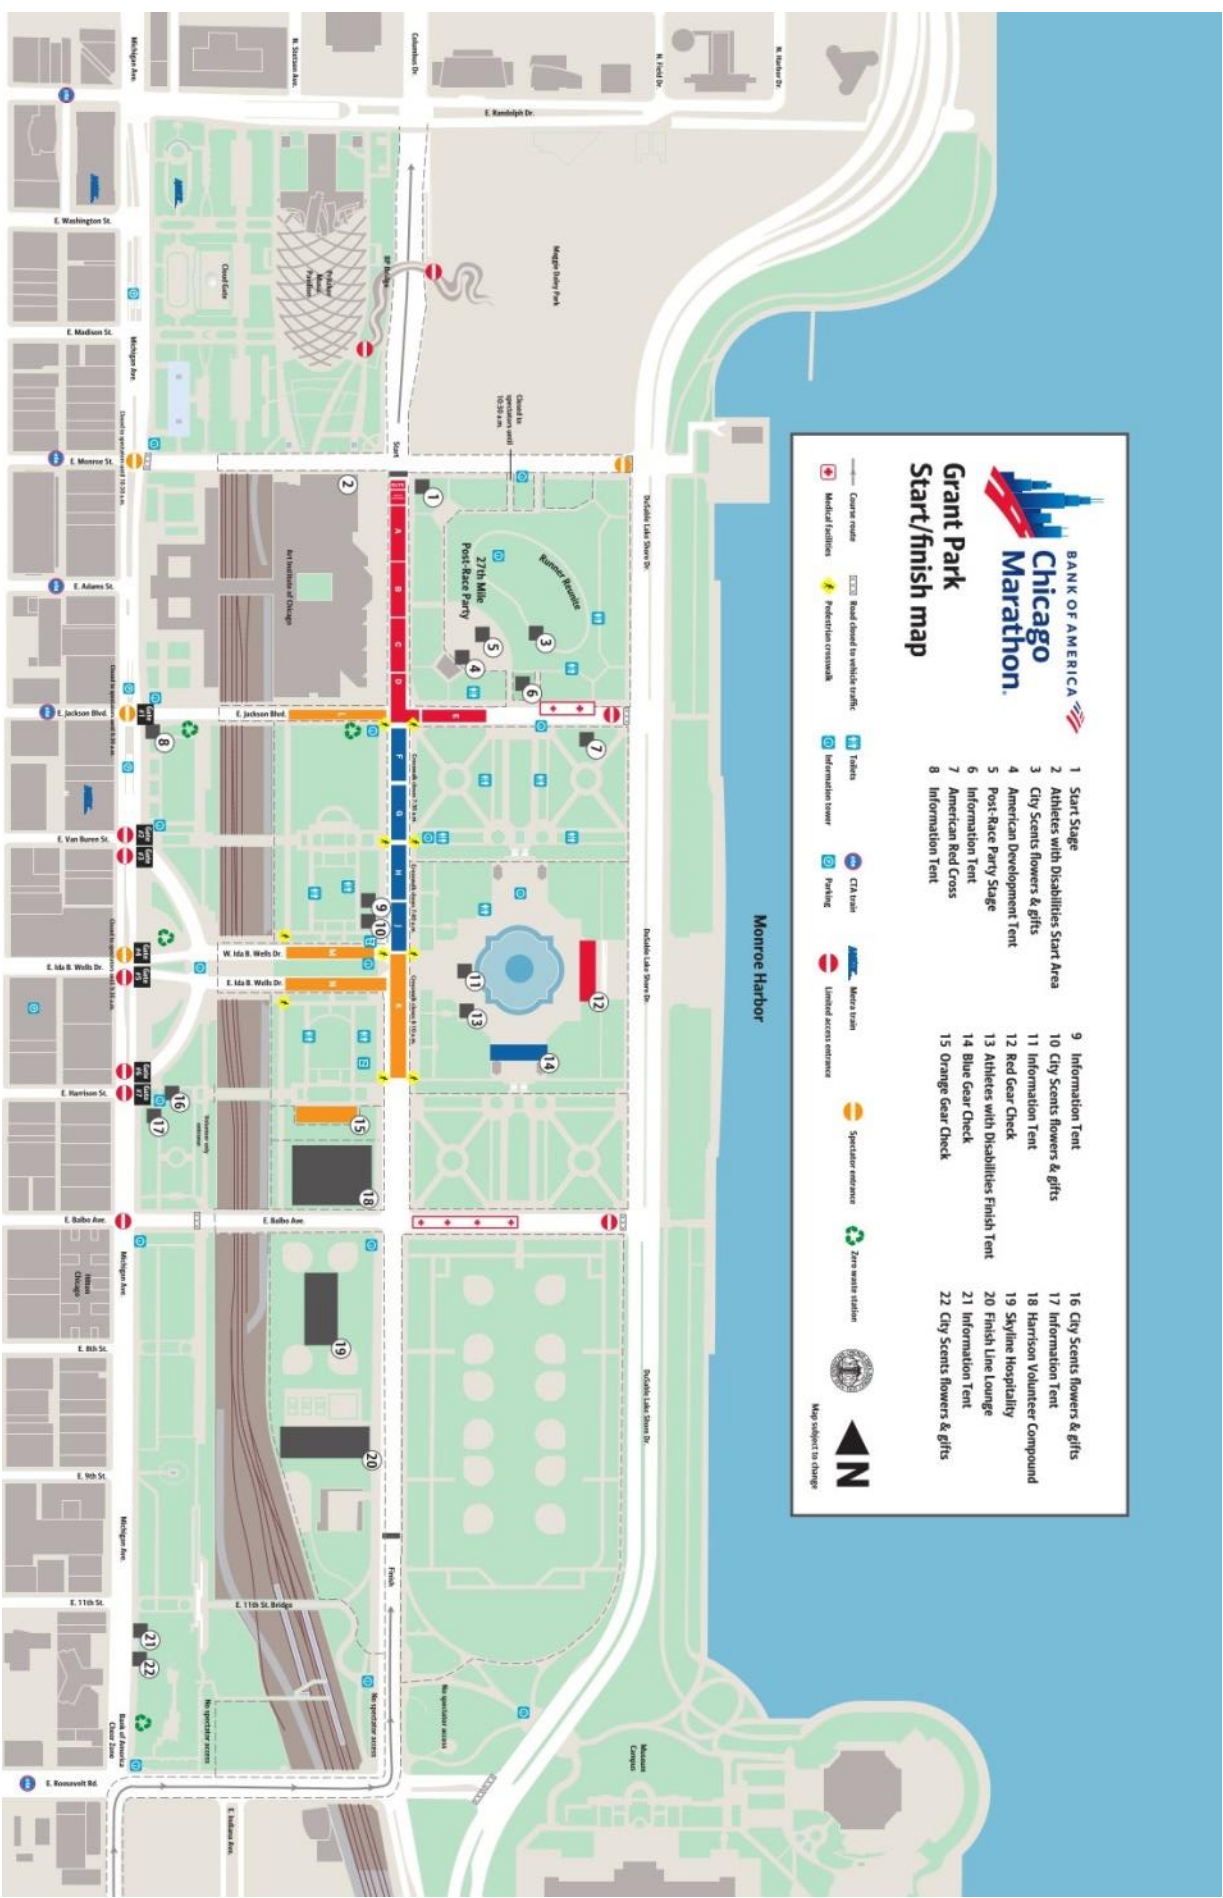

### Grant Park Start/finish map

- 1 Start Stage
- 2 Athletes with Disabilities Start Area
- 3 City Scents flowers & gifts
- 4 American Development Tent
- 5 Post-Race Party Stage
- 6 Information Tent
- 7 American Red Cross
- 8 Information Tent
- 9 Information Tent
- 10 City Scents flowers & gifts
- 11 Information Tent
- 12 Red Gear Check
- 13 Athletes with Disabilities Finish Tent
- 14 Blue Gear Check
- 15 Orange Gear Check
- 16 City Scents flowers & gifts
- 17 Information Tent
- 18 Harrison Volunteer Compound
- 19 Skyline Hospitality
- 20 Finish Line Lounge
- 21 Information Tent
- 22 City Scents flowers & gifts

Course route  
 Road closed to vehicle traffic  
 Medical facilities  
 Restriction crosswalk  
 Tribune  
 Information tower  
 CTA train  
 Parking  
 Metro train  
 Limited access entrance  
 Spectator entrance  
 Zero waste station  
 N  
 Map subject to change

**BANK OF AMERICA**  
**Chicago Marathon.**

[chicagomarathon.com](http://chicagomarathon.com)

-  Mile marker
-  Kilometer marker
-  Aid station  
Contains medical, toilets, water  
Gatorade Endurance Formula
-  Medical
-  Food on course
-  Gatorade Endurance Energy Gel
-  Gatorade Endurance Carb Energy Chews
-  Biofreeze Pain Relief Zone
-  Bank of America Cheer Zone
-  Charity block party
-  Run club block party
-  Marathon course